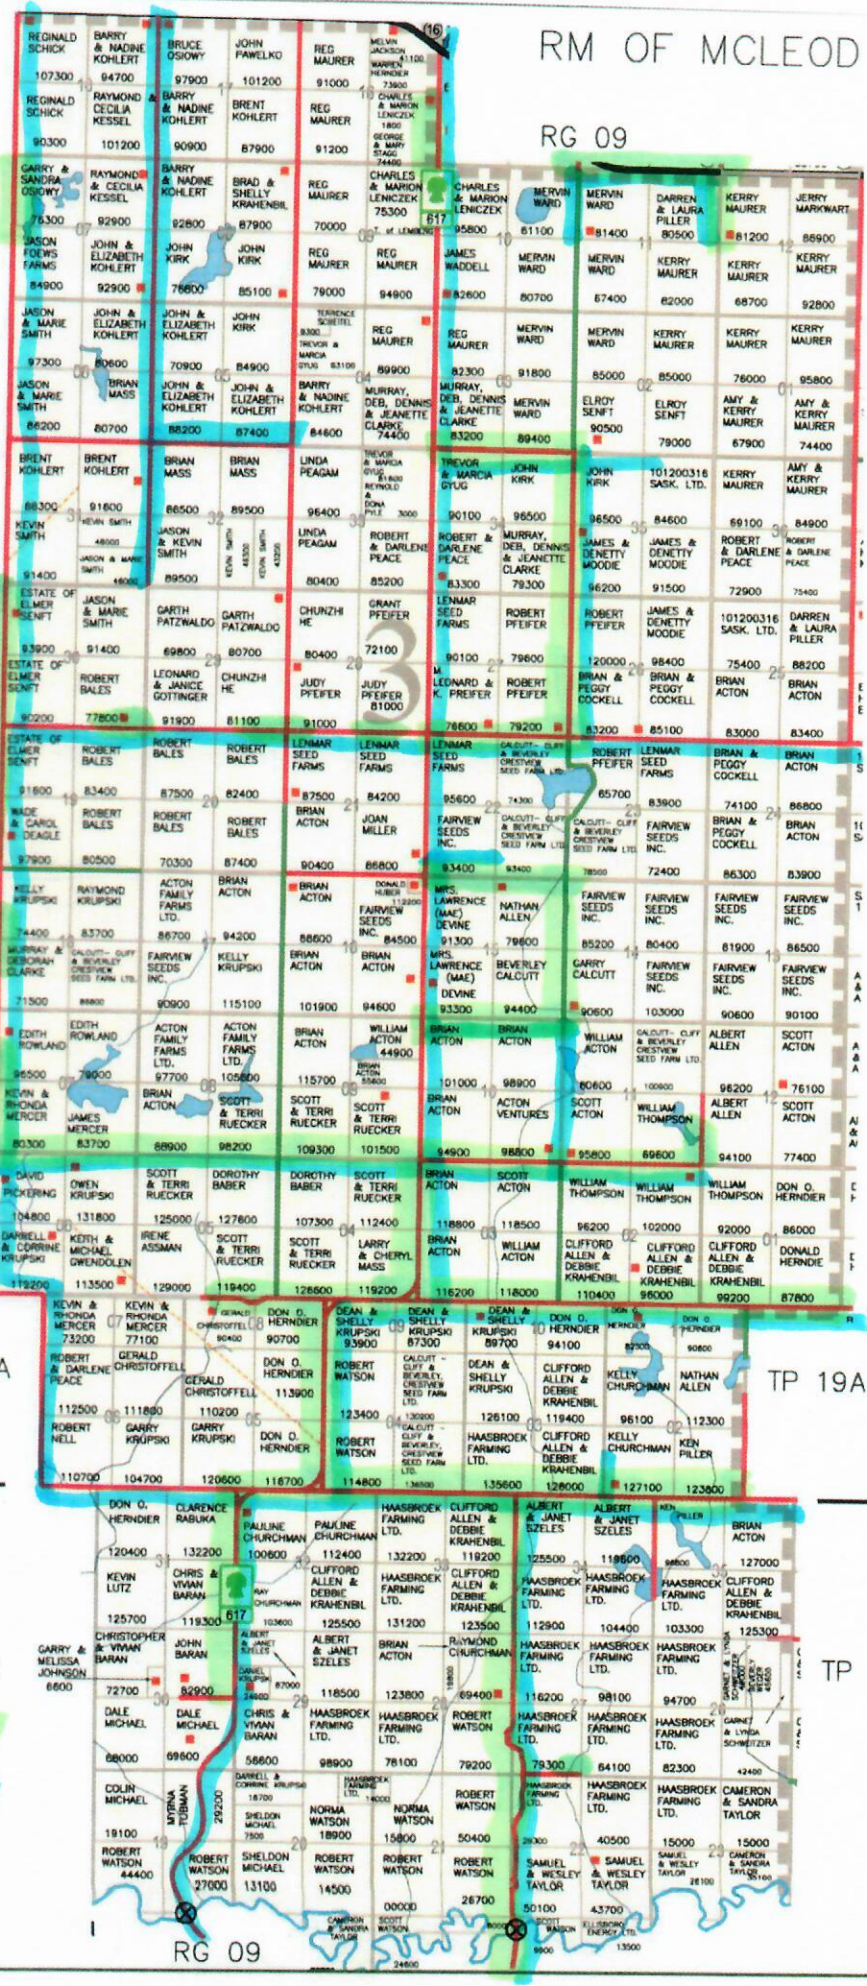

RM OF MCLEOD NO. 185

RG 09

TP 20

TP 20

TP 19

TP 19

TP 19A

TP 19A

TP 18

TP 18

RG 09

DIVISION 3

2017 Gravel
Snowplow

67 miles