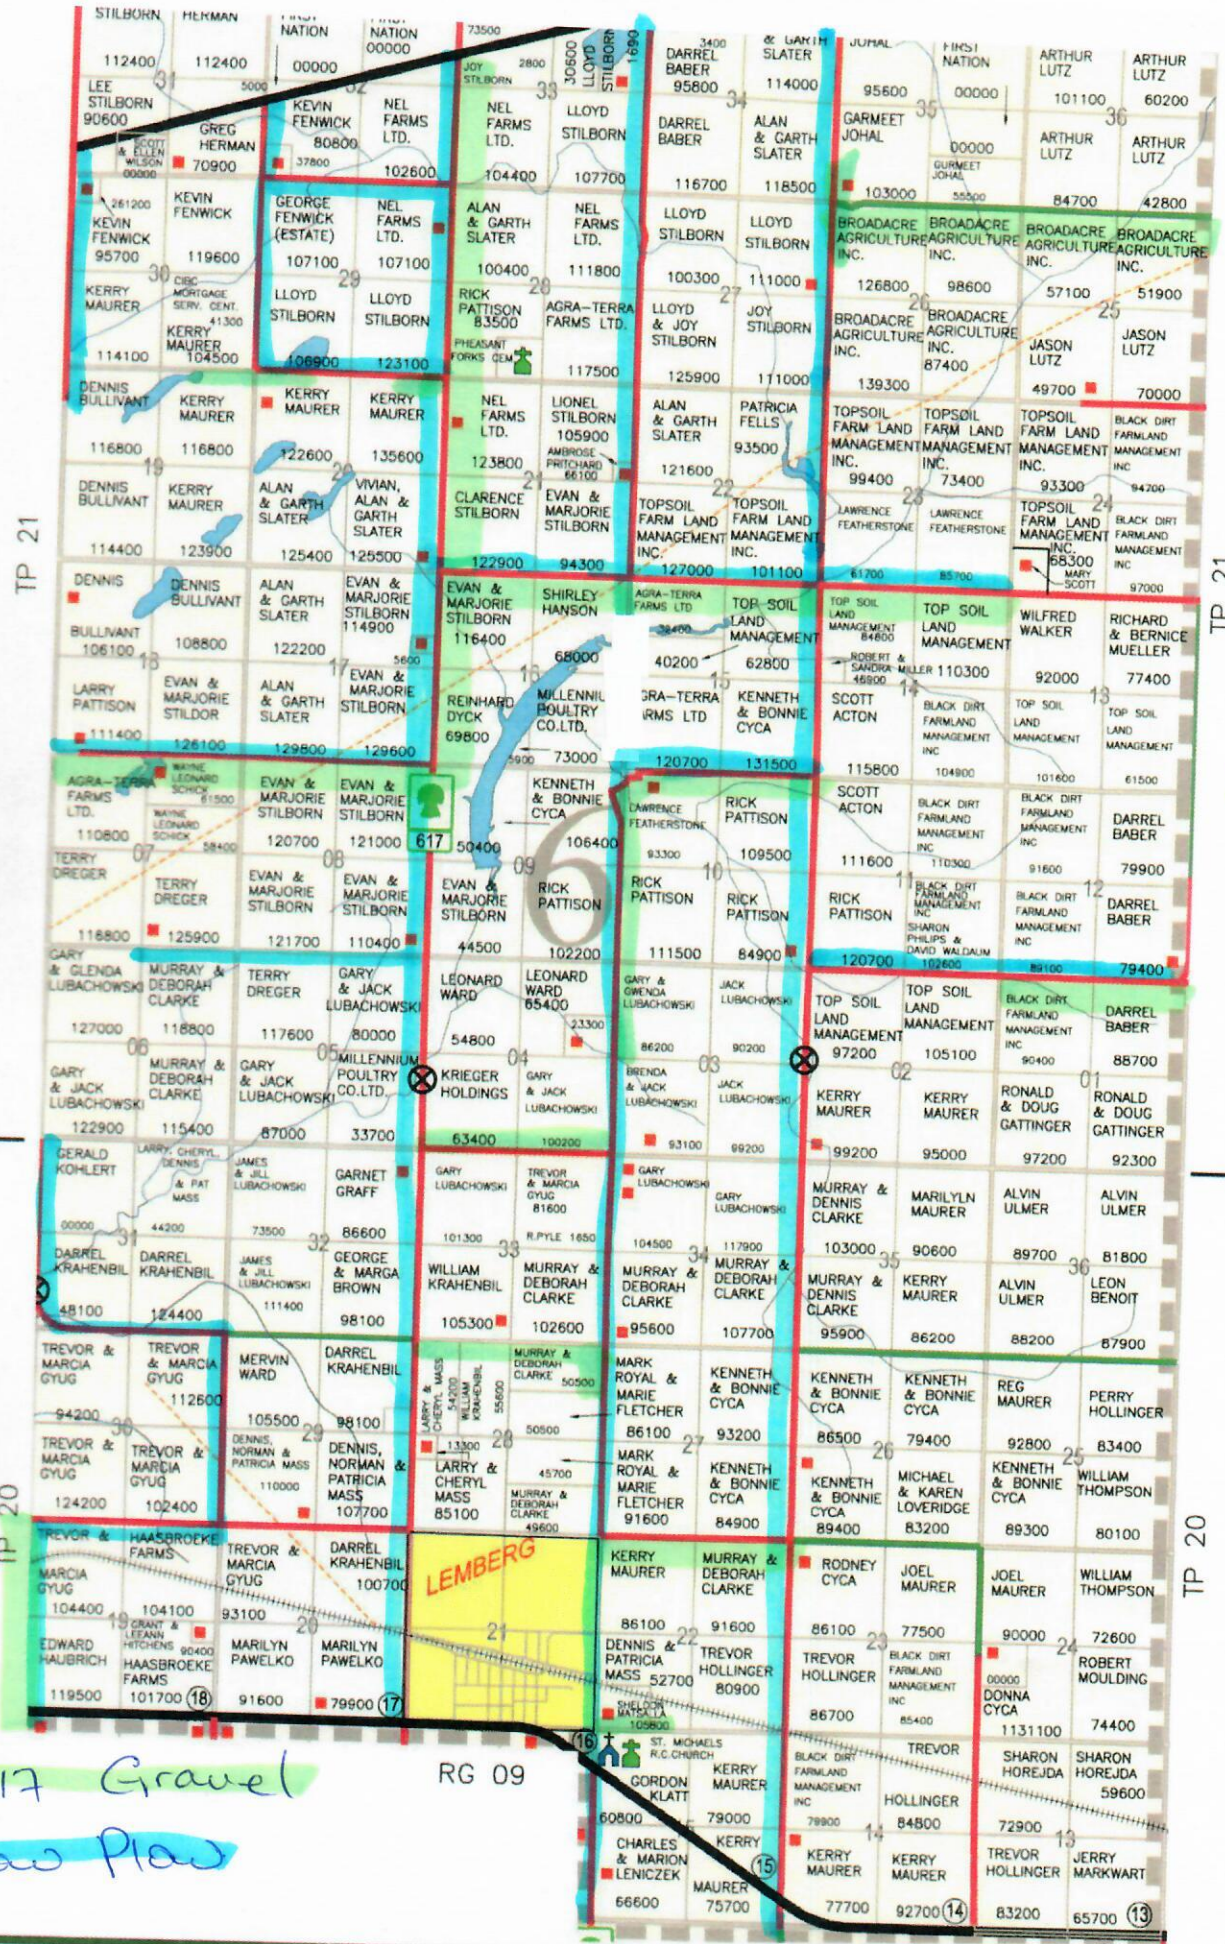

RM OF MCLEOD NO. 185

TP 21

TP 20

TP 21

TP 20

59 Miles

2017 Gravel
Snow Plow

RG 09

DIVISION 6